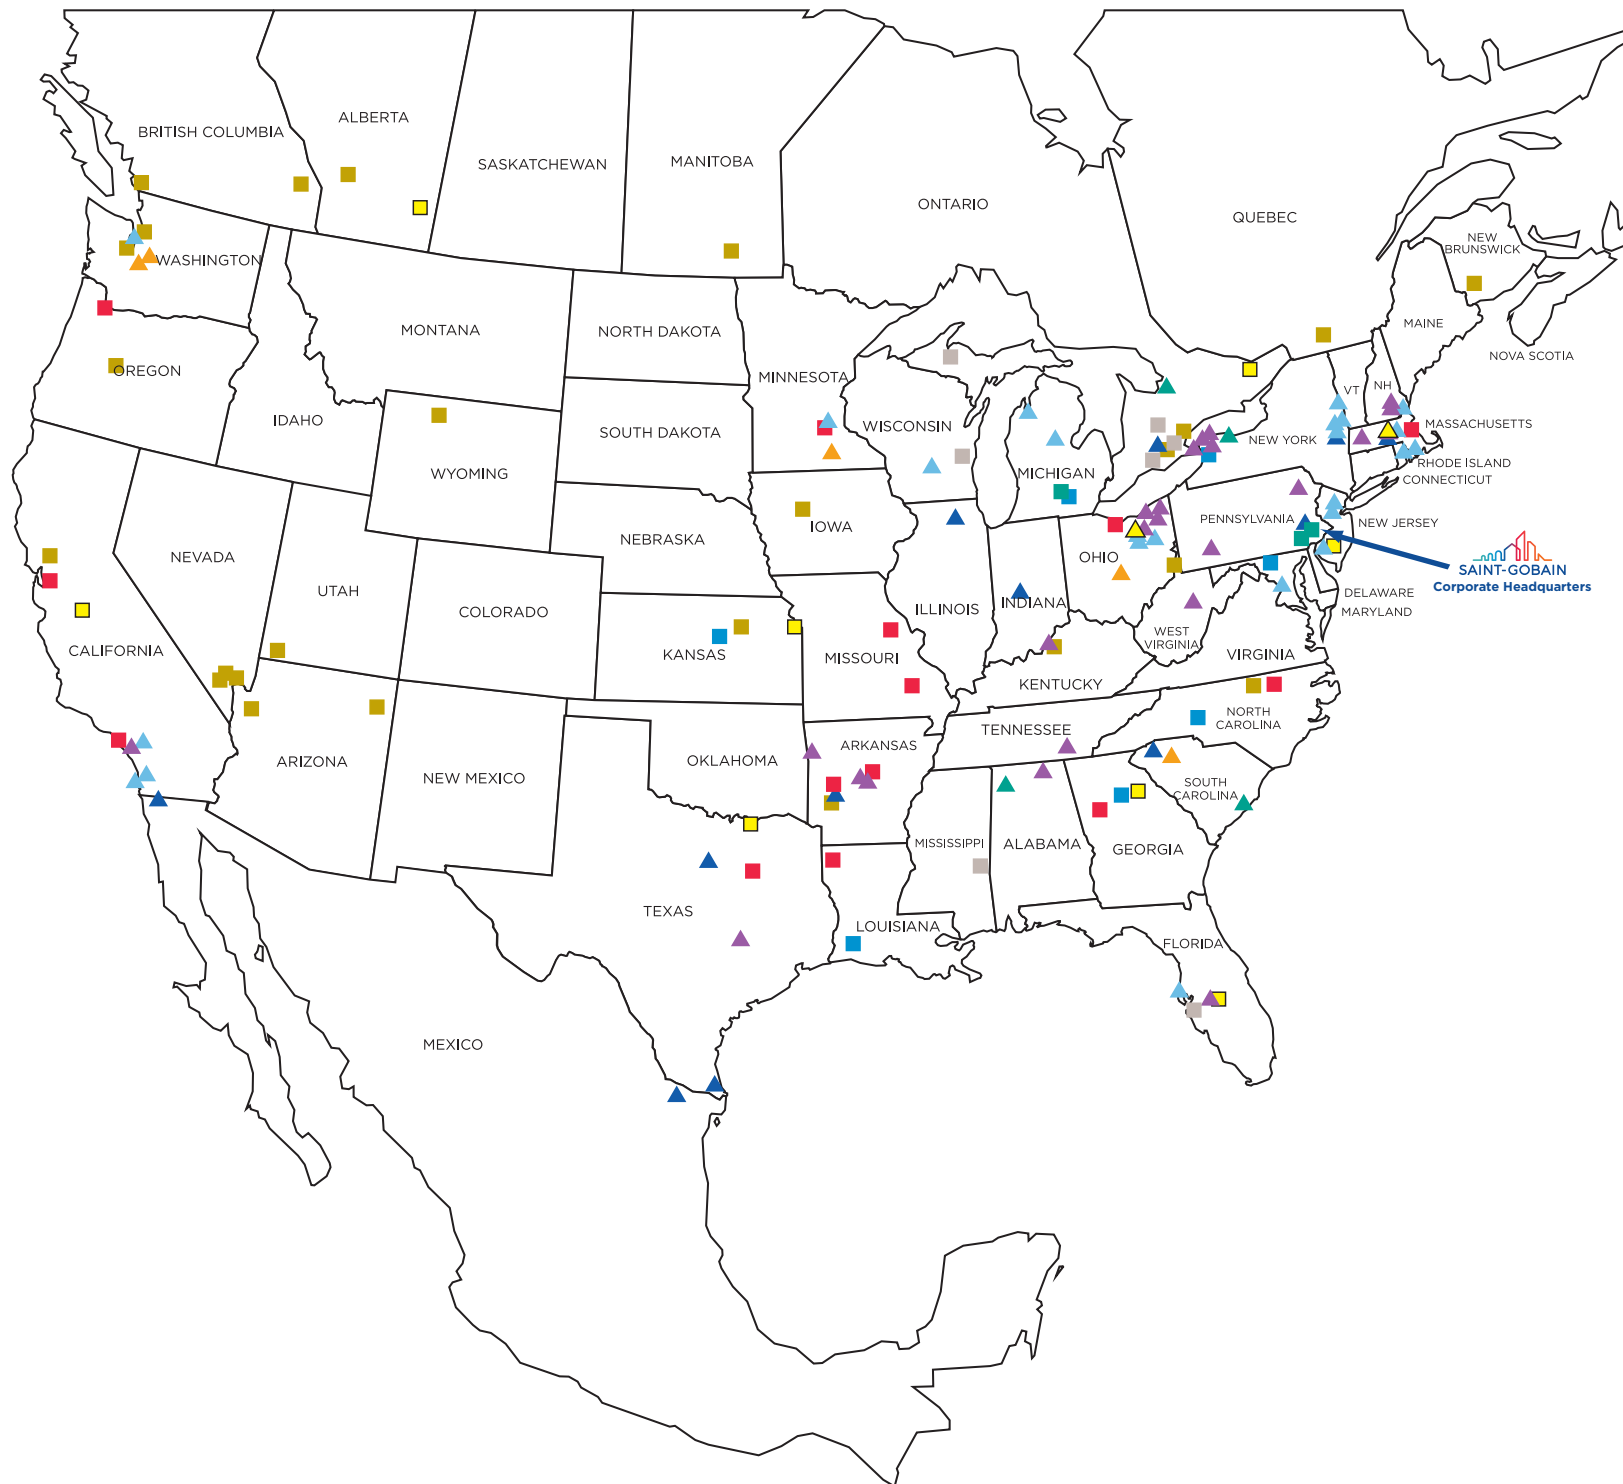

Saint-Gobain in the U.S. and Canada 2017

Saint-Gobain North America
20 Moores Road, Malvern, PA 19355
January 2017

Construction Products

- R&D**
 - Jackson, MI
 - Kulpsville, PA
 - Malvern, PA
- CertainTeed Ceilings**
 - Bradenton, FL*
 - L'Anse, MI
 - Meridian, MS
 - Concord, ON*
 - Toronto, ON (Decoustics)
 - Vaughan, ON*
 - Plymouth, WI
- CertainTeed Gypsum**
 - Calgary, AB
 - Nashville, AR
 - Black Rock, AZ
 - Mohave County, AZ
 - Delta, BC
 - Invermere, BC
 - Napa, CA
 - Fort Dodge, IA
 - Junction City, KS
 - Carrollton, KY
 - Winnipeg, MB
 - McAdam, NB
 - Roxboro, NC
 - Blue Diamond, NV
 - Las Vegas, NV
 - North Las Vegas, NV
 - Mississauga, ON
 - Oakville, ON
 - Bend, OR
 - Ville Ste. Catherine, QC
 - St. George, UT
 - Kent, WA
 - Seattle, WA
 - Moundsville, WV
 - Cody, WY
- CertainTeed Insulation**
 - Redcliff, AB
 - Chowchilla, CA
 - Winter Haven, FL
 - Athens, GA
 - Kansas City, KS
 - Berlin, NJ
 - Ottawa, ON
 - Sherman, TX

*Joint Venture

CertainTeed Roofing

- Glenwood, AR
- Little Rock, AR
- Fremont, CA
- Wilmington, CA
- Peachtree City, GA
- Shreveport, LA
- Norwood, MA
- Shakopee, MN
- Gads Hill, MO
- Jonesburg, MO
- Oxford, NC
- Avery, OH
- Portland, OR
- Ennis, TX

Saint-Gobain ADFORS

- Russellville, AL
- Albion, NY
- Midland, ON
- North Charleston, SC

Saint-Gobain Performance Plastics

- Garden Grove, CA
- Oceanside, CA
- San Diego, CA
- Clearwater, FL
- Taunton, MA
- Worcester, MA
- Gaithersburg, MD
- Beaverton, MI
- Traverse City, MI
- Plymouth, MN
- Merrimack, NH
- Bridgewater, NJ
- Mickleton, NJ
- Wayne, NJ
- Granville, NY
- Hoosick Falls, NY
- Poestenkill, NY
- Akron, OH
- Ravenna, OH
- Solon, OH
- Bristol, RI
- Puyallup, WA
- Portage, WI

Flat Glass

- Faribault, MN
- Columbus, OH
- Fountain Inn, SC*
- Auburn, WA
- Kent, WA