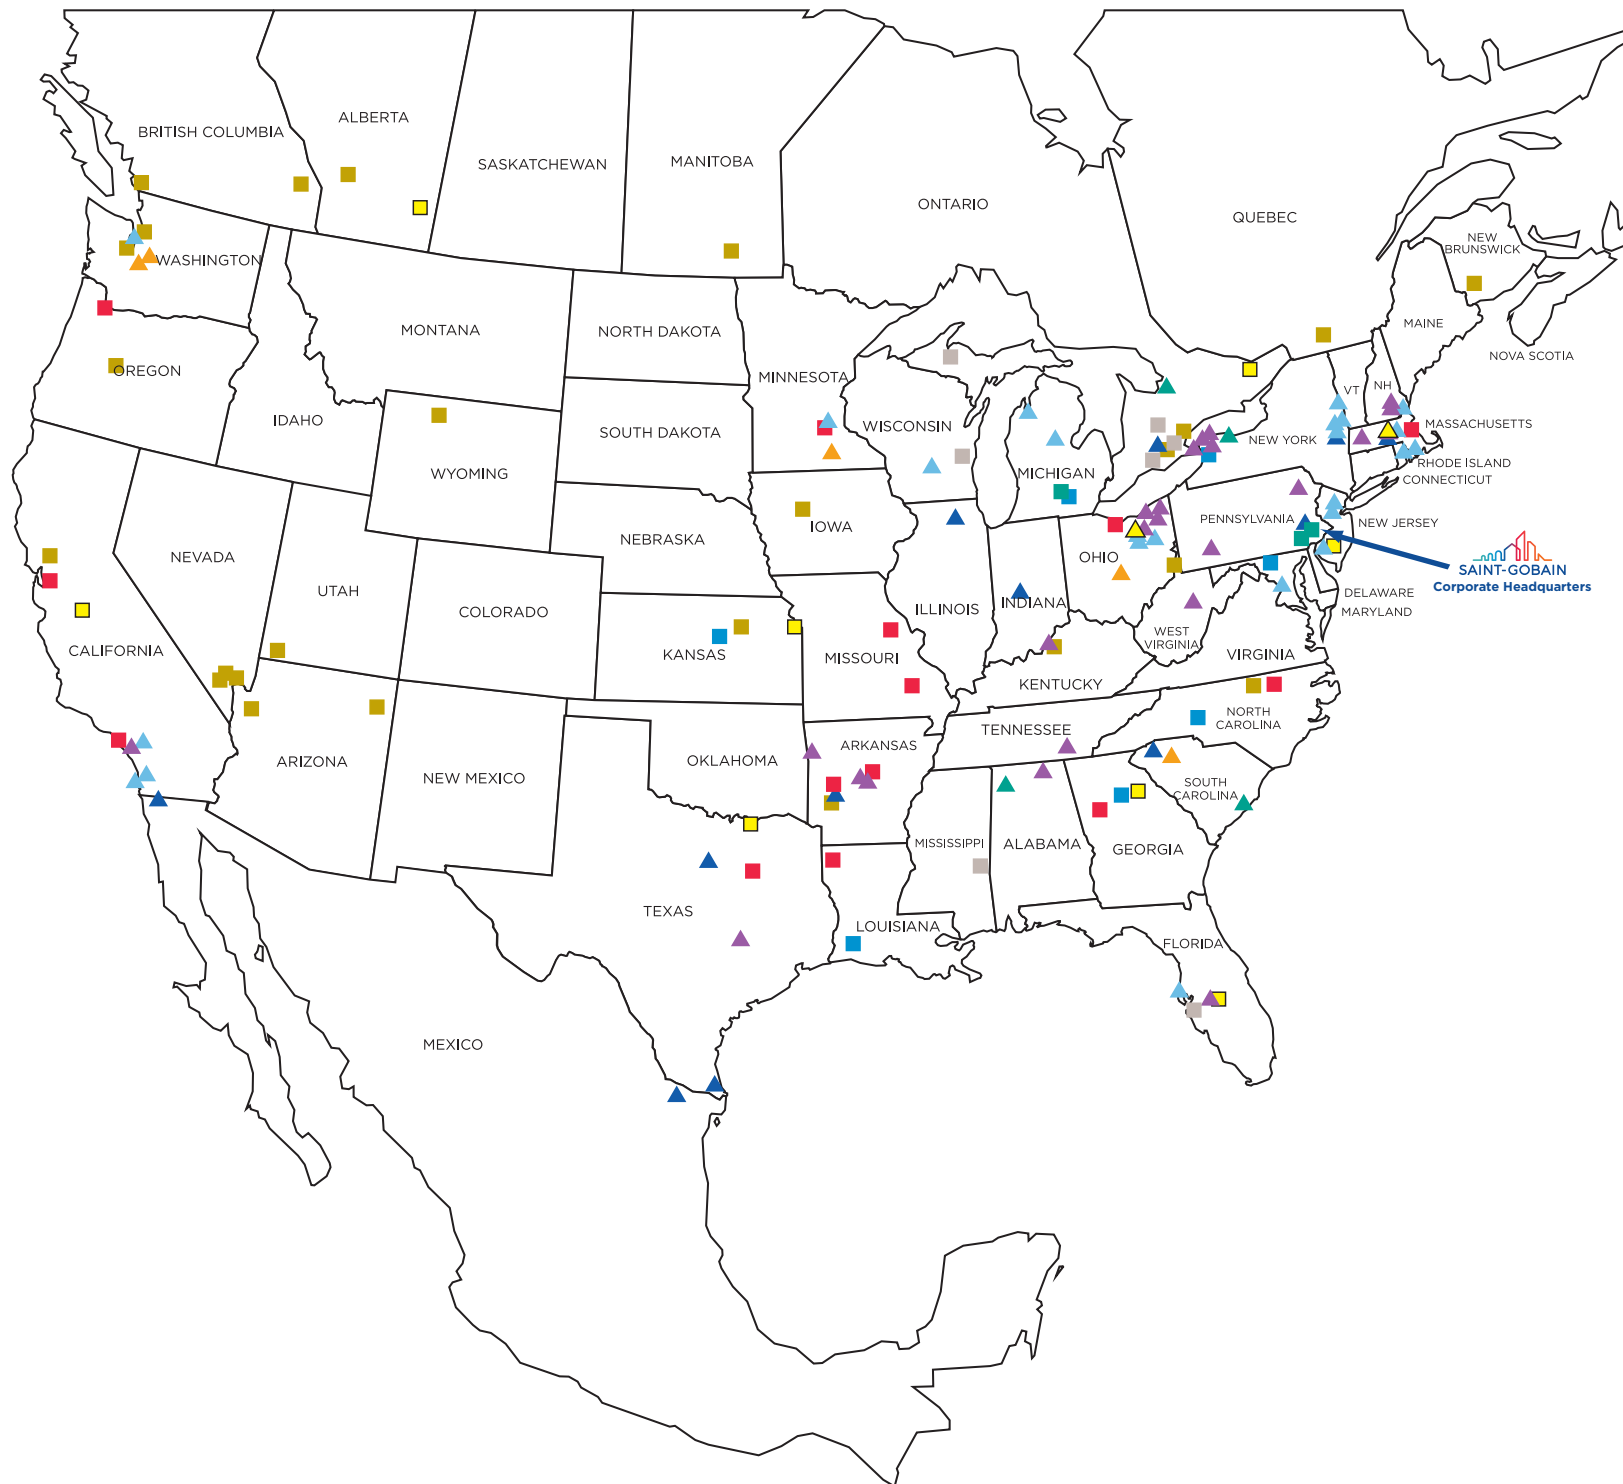

# Saint-Gobain in the U.S. and Canada 2017

Saint-Gobain North America  
20 Moores Road, Malvern, PA 19355  
January 2017

## Innovative Materials

- R&D**
  - Northboro, MA
  - Stow, OH
- Saint-Gobain Abrasives**
  - Carol Stream, IL
  - Plainfield, IN
  - Worcester, MA
  - Reynosa, MX
  - Tijuana, MX
  - Watervliet, NY
  - Plattsville, ON
  - Montgomeryville, PA
  - Travelers Rest, SC
  - Brownsville, TX
  - Stephenville, TX

## Saint-Gobain ADFORS

- Russellville, AL
- Albion, NY
- Midland, ON
- North Charleston, SC

## Saint-Gobain Performance Plastics

- Garden Grove, CA
- Oceanside, CA
- San Diego, CA
- Clearwater, FL
- Taunton, MA
- Worcester, MA
- Gaithersburg, MD
- Beaverton, MI
- Traverse City, MI
- Plymouth, MN
- Merrimack, NH
- Bridgewater, NJ
- Mickleton, NJ
- Wayne, NJ
- Granville, NY
- Hoosick Falls, NY
- Poestenkill, NY
- Akron, OH
- Ravenna, OH
- Solon, OH
- Bristol, RI
- Puyallup, WA
- Portage, WI