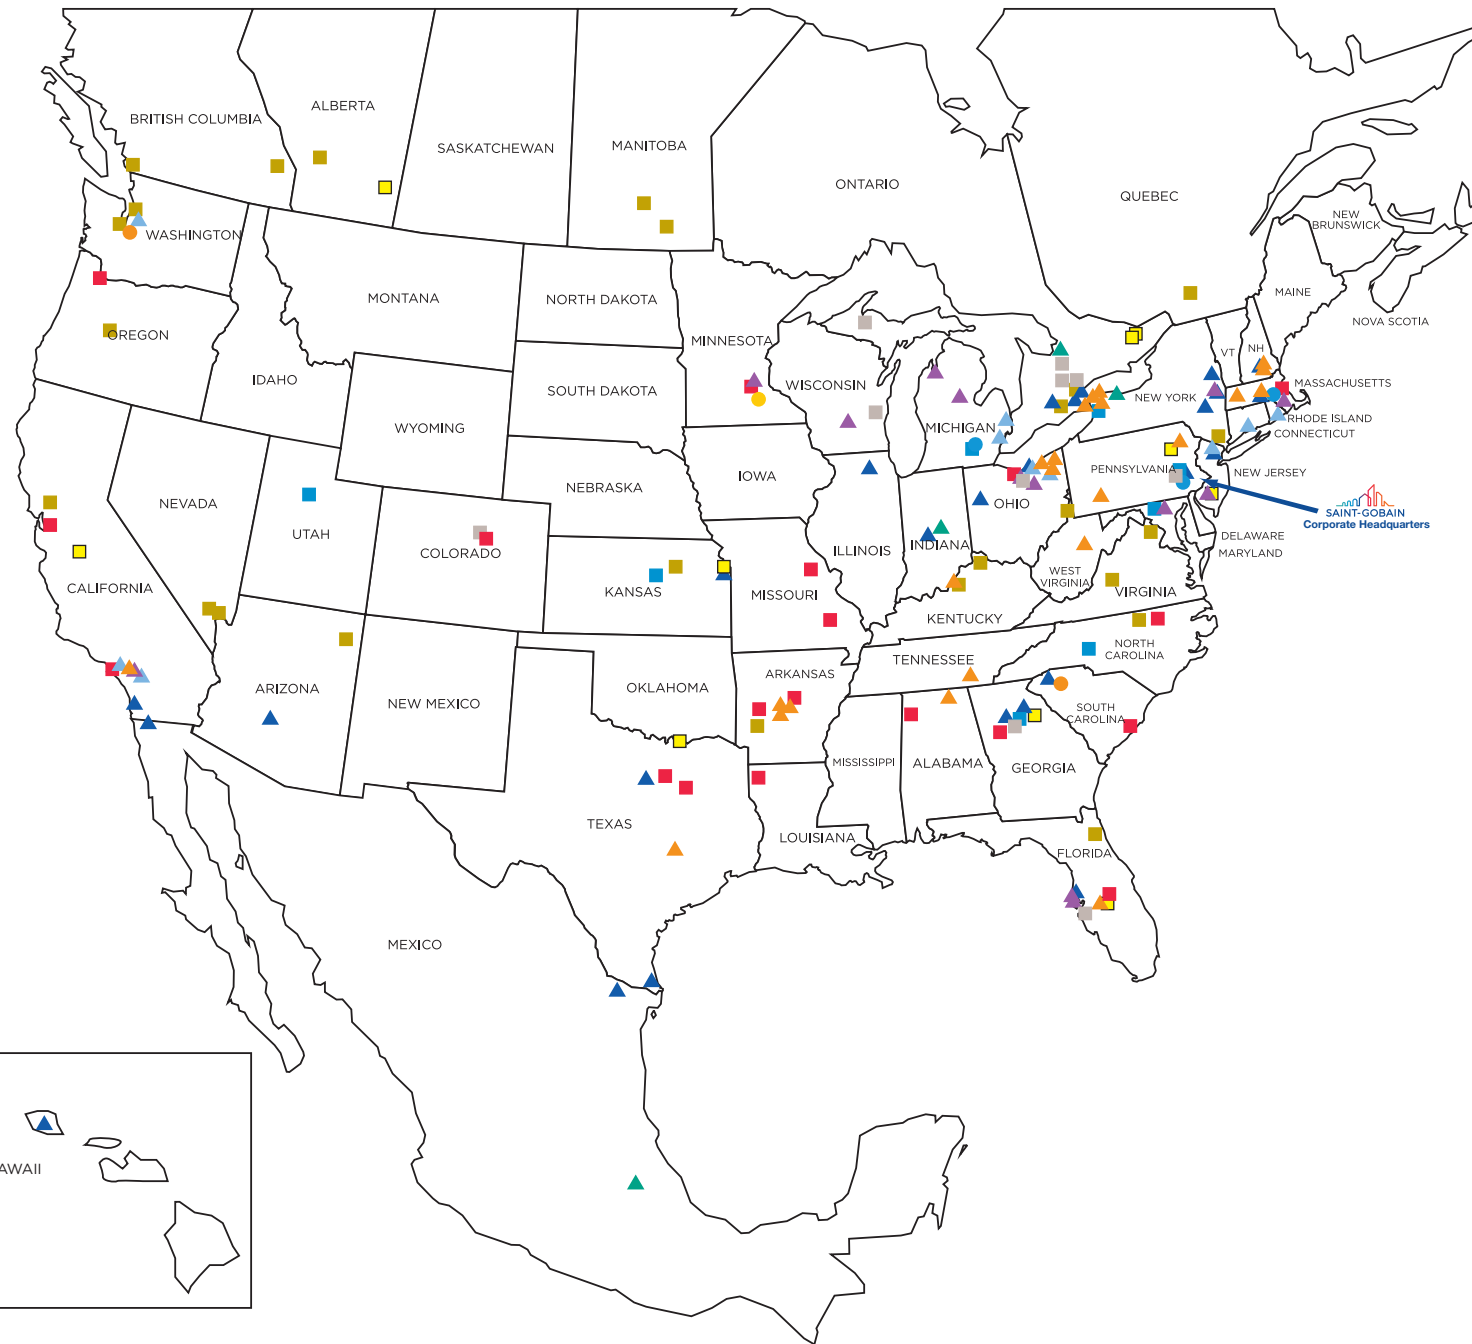

Saint-Gobain in the U.S. and Canada 2021

Saint-Gobain North America
20 Moores Road, Malvern, PA 19355
March 2021

CONSTRUCTION PRODUCTS

CertainTeed Ceilings

Denver, CO
Bradenton, FL*
Norcross, GA
L'Anse, MI
Lakewood, OH
Toronto, ON (Decoustics)
Vaughan, ON*
Woodbridge, ON
Harleysville, PA
Plymouth, WI

Ceramics

Huntsville, AL
Benton, AR
Bryant, AR
Little Rock, AR
Anaheim, CA
Mulberry, FL
Louisville, KY
Northampton, MA
Worcester, MA (2)
Bow, NH
Milford, NH
Amherst, NY
Niagara Falls, NY
Wheatfield, NY (2)
Hiram, OH
Newbury, OH
Stow, OH
Niagara Falls, ON
Latrobe, PA
Olyphant, PA
Soddy-Daisy, TN
Bryan, TX
Buckhannon, WV

Construction Industry

Plainfield, IN**
Tlaxcala, MX
Albion, NY
Midland, ON

Life Sciences

Garden Grove, CA
Clearwater, FL
Largo, FL
Taunton, MA
Gaithersburg, MD
Beaverton, MI
Traverse City, MI
Plymouth, MN
Mickleton, NJ
Poestenkill, NY
Akron, OH
Solon, OH
Portage, WI

Faribault, MN

R&D

Northboro, MA
Jackson, MI
Malvern, PA

*Joint Venture
**Distribution Center